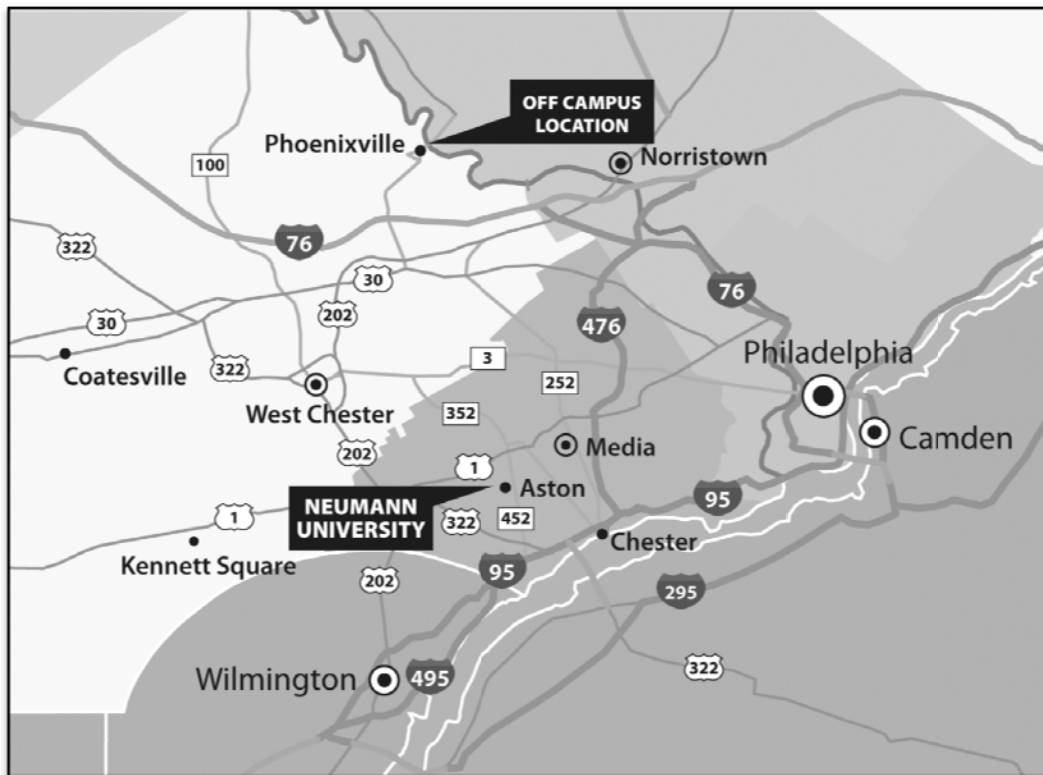

From New York

Route I-95 South. Follow directions from Philadelphia.

From Pittsburgh

Pennsylvania Turnpike East on Route 76 to Route 476 South (Blue Route). Follow directions from Route 476 (Blue Route).

From Northern New Jersey

New Jersey Turnpike South to Exit 2, Route 322 West. Follow directions from Southern New Jersey.

From Delaware/Maryland/Washington, D.C.

I-95 north to Exit 2, Route 452. North on Route 452 to five-points intersection. Left on Concord Road to University entrance 1/2 mile on right. Or, North on Foulk Road to Concord Road, right on Concord Road 1 1/4 miles to University entrance.

From Southern New Jersey

Route 322 West across Commodore Barry Bridge. Route 322 West to Route 452 North. North on Route 452 to five points intersection. Left on Concord Road to University entrance 1/2 mile on right.

Five points intersection is the intersection of Knowlton Road, Concord Road and Pennell Road (Route 452).

--	--